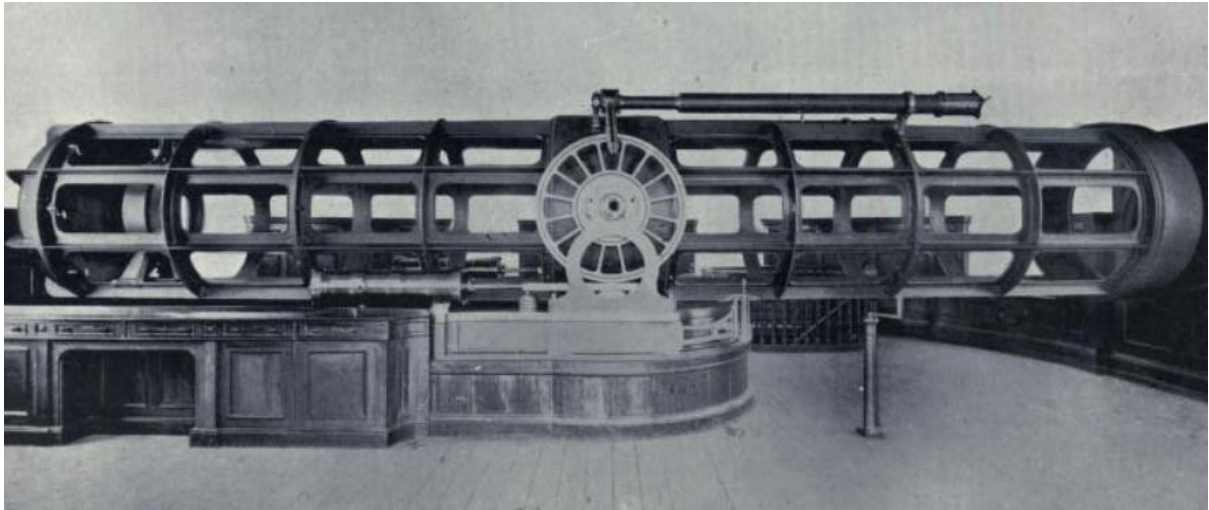

Bessemer House Observatory

OS Map 1:10,000 revised 1938

Aerial view of observatory & House

Britain from Above [EPWoo8068]

[\(https://www.britainfromabove.org.uk/\)](https://www.britainfromabove.org.uk/)

Bessemer House and its observatory

[Bessemer 1905. 344](#), see plate

The Bessemer Telescope inside the observatory

[Bessemer 1905. 352](#) see plates