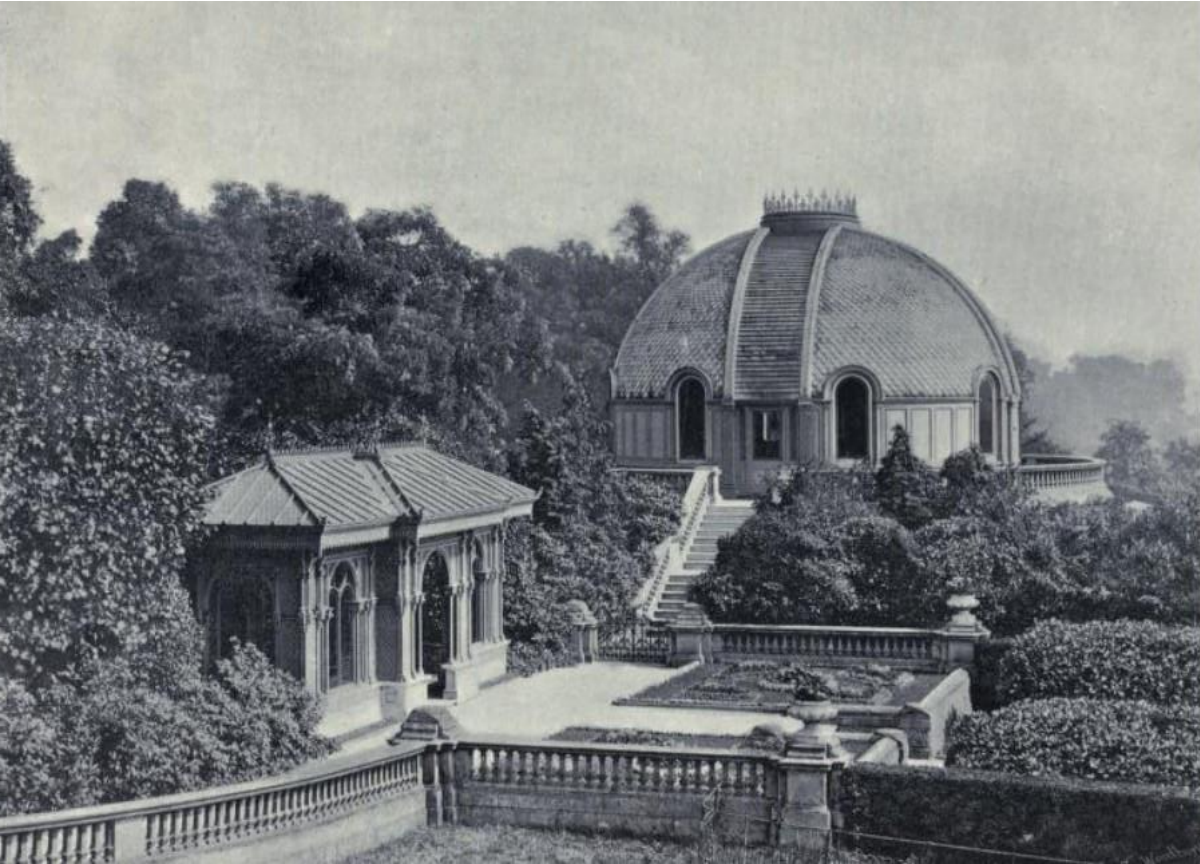

Bessemer House Observatory

OS Map 1:10,000 revised 1938

Aerial view of observatory & House

Britain from Above [EPWoo8068]

[\(https://www.britainfromabove.org.uk/\)](https://www.britainfromabove.org.uk/)

Bessemer House and its observatory

[Bessemer 1905. 344](#), see plate

The Bessemer Telescope inside the observatory

[Bessemer 1905. 352](#) see plates