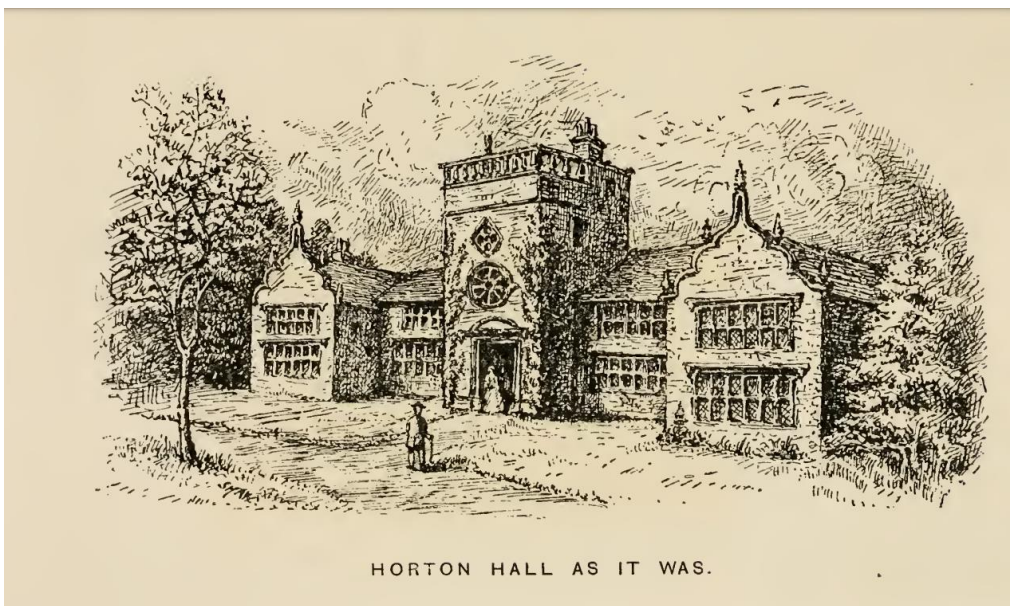

Abraham Sharp (bap. 1653-1742)

Portrait of Abraham Sharp and view of Horton Hall as originally build

Source: Cudworth 1889, 150 & 163

Abraham Sharp (bap. 1653-1742)

Horton Hall and Sharp's Observatory – from a Sketch by the Rev. E.L. Petit

Source: Cudworth 1889, frontispiece