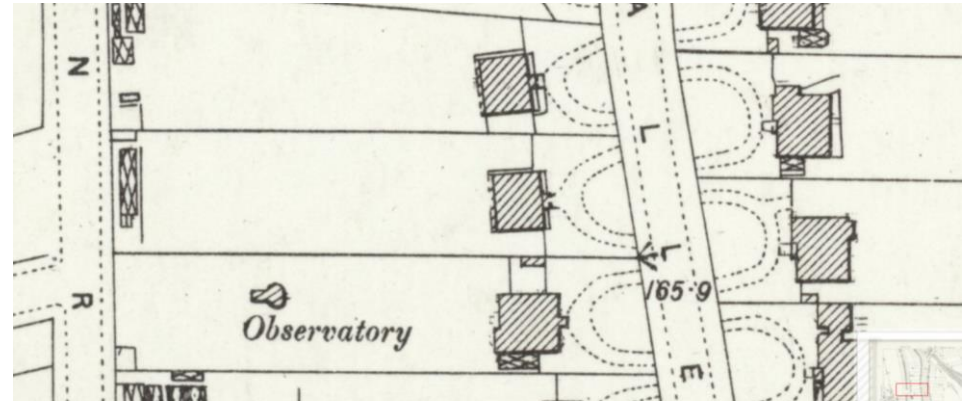

# George Hunt's Observatory

London (Edition of 1894-96) CXXXVII  
Revised: 1894, Published: 1897  
Size: map 64.4 cm x 96.6 cm (25.344 x 38.016 inches), on sheet ca. 76 x 104 cm (ca. 30 x 41 inches)

23 Alleyn Park, Dulwich